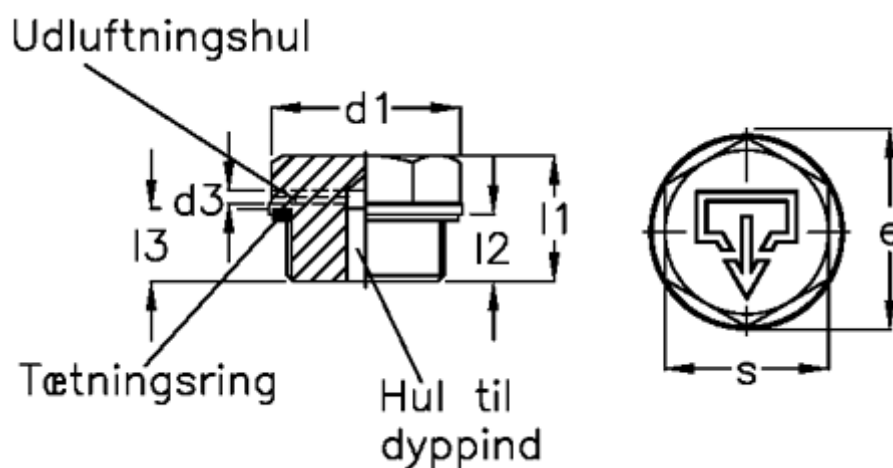

Article number: 20242558

Description: E+G

Threaded plug GN 741-26-M20x1,5-AS-2

## Measures

$d1 = 26$

$d2 = M20 \times 1,5$

$d3 = 2$

$d4 = M5$

$e = 24.3$

$l1 = 16.0$

$l2 = 8.5$